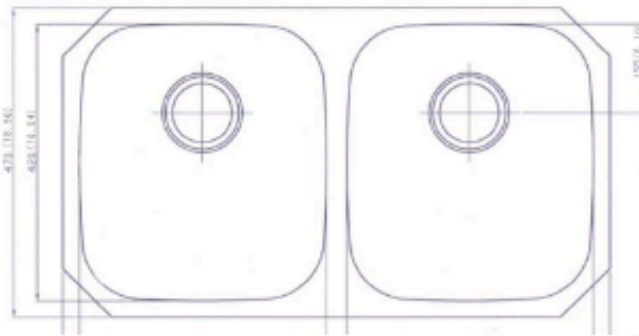

## Stainless Steel Under mount Sink AS-114

Standard double bowl sink. This sink has a brushed finish. And is in stock and available in any stone or solid surface countertop.

Bowl depths: 8"

31" overall

2 x 14" bowls