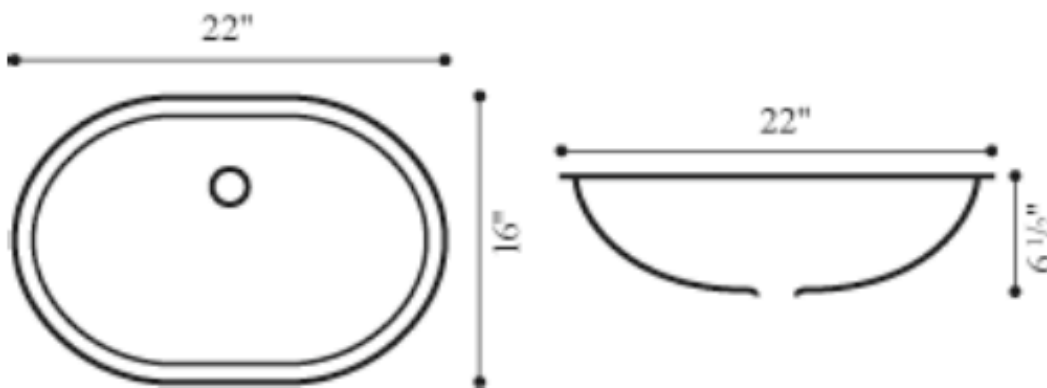

## Integrated Solid Surface Sink Oxford

Integrated solid surface sinks add function and style to your home. Stain resistant and durable, the renewable finish means that your sink will stay looking new for years to come. Available for installation in any solid surface, or laminate countertop.