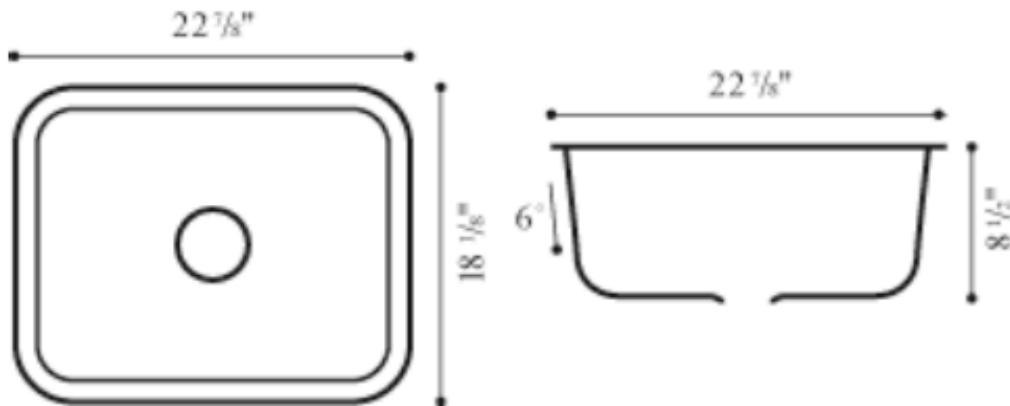

## Integrated Solid Surface Sink Madrid

Integrated solid surface sinks add function and style to your home. Stain resistant and durable, the renewable finish means that your sink will stay looking new for years to come. Available for installation in any solid surface, or laminate countertop.